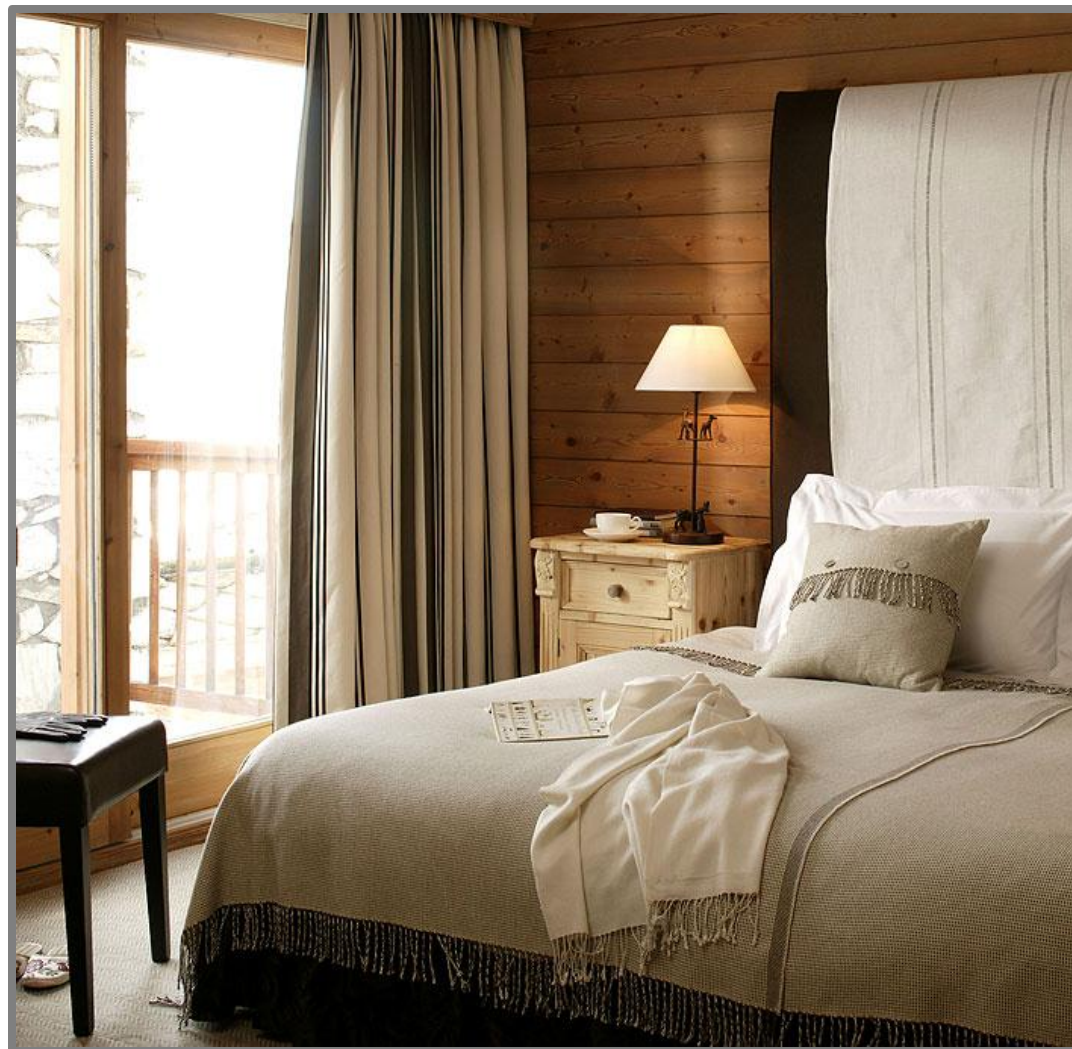

CHALET DESCRIPTION

Level 4

Bedroom 5 – twin or double with en-suite bathroom and shower
TV snug located on mezzanine overlooking the lounge
Office with guest computer located on mezzanine overlooking lounge

Level 3

Open plan living room with open fireplace
Spacious dining room with open fireplace and access onto terrace
Outdoor Jacuzzi on terrace

Level 2

Bedroom 1 double or twin bed- en-suite with power shower
Bedroom 2 double or twin – en-suite with bath / shower
Bedroom 3 double or twin – stairs down to en-suite bathroom and shower – access to west facing balcony
Bedroom 4 double - en-suite bathroom and shower – access to west facing balcony
Ski and boot locker
Access to piste

Level 1

Spa with sauna and hamam and shower
WC
Massage Room

ELEPHANT BLANC – VAL D'ISERE

ELEPHANT BLANC – VAL D'ISERE

WHAT'S INCLUDED

The winter booking price includes:

- Luxury accommodation on your chosen dates.
- Exclusive use of the chalet and its facilities.
- Champagne reception.
- Dedicated service from a professional team.
- Tea or coffee in bed, breakfast and afternoon tea daily.
- Children's lunch and supper every day.
- Champagne and canapés daily.
- Mouth watering dinners prepared by the chef (6 nights).
- Carefully selected house wines.
- An open spirit bar and a range of soft drinks.
- Luxury bath products.
- Fresh flowers and daily newspapers.
- In resort driving service