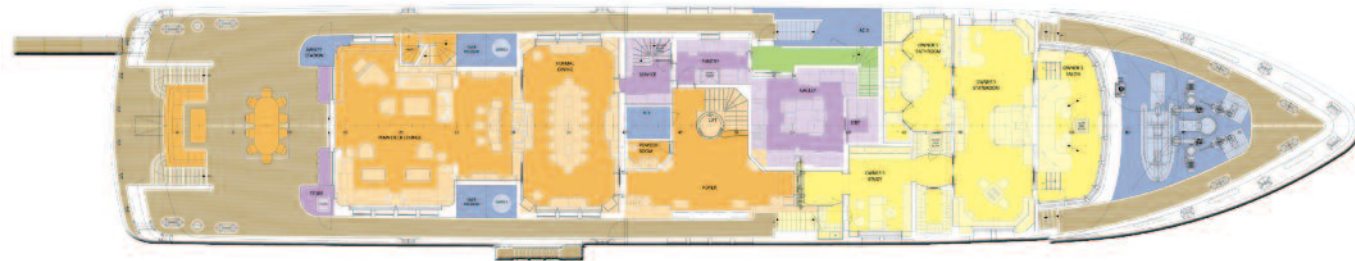

DECKS

Another stunning feature is the massive 15+ person jacuzzi. The upper deck also boasts a breathtaking panoramic view, barbeque area, gym and sports bar.

POOL DECK

Extravagant design elements in the main salon, and throughout the vessel include beautifully handcrafted flamed mahogany, highly polished, in a Neoclassical style with brass accents and luxurious fabrics and upholstery.

## MAIN SALON

The bridge deck salon is just as spacious as the rest of the yacht, and includes two seating areas for guests to relax in comfort and style.

A second formal dining area is the perfect location for a more intimate dining experience.

## GUEST SUITES

The upper deck VIP suite, a highly sought after cabin, benefits from large windows bathing it in natural light and providing spectacular views. The suite features a king sized bed, and its own ensuite marble bathroom with walk in shower.

VIP SUITE

**GUESTS** 12 in six cabins  
**BUILDER** Lurssen  
**DESIGNER** Espen Oieno  
**INTERIOR** Zuretti  
**LENGTH** 219' 8" (67.00m)  
**BEAM** 43' 4" (13.12m)  
**DRAFT** 11' 6" (3.50m)  
**ENGINES** Twin Caterpillar 3512B  
**CRUISE SPEED** 14 knots  
**MAX SPEED** 16 knots  
**RANGE** 5,000nm  
**FUEL** 50,198 gallons  
**WATER** 7,400 gallons  
**STABILIZERS** Zero Speed  
**YEAR** 2006  
**CREW** Seventeen  
**EQUIPMENT** 2 Tenders  
 2 Kayaks  
 2 Sailing dinghies  
 8 Bicycles  
 Scuba equipment  
 Inflatable water park