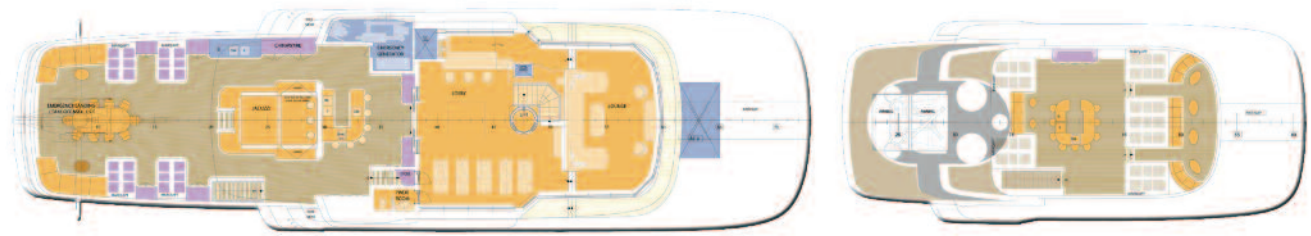

DECKS

Another stunning feature is the massive 15+ person jacuzzi. The upper deck also boasts a breathtaking panoramic view, barbeque area, gym and sports bar.

POOL DECK

Extravagant design elements in the main salon, and throughout the vessel include beautifully handcrafted flamed mahogany, highly polished, in a Neoclassical style with brass accents and luxurious fabrics and upholstery.

## MAIN SALON

The bridge deck salon is just as spacious as the rest of the yacht, and includes two seating areas for guests to relax in comfort and style.

A second formal dining area is the perfect location for a more intimate dining experience.

## GUEST SUITES

The upper deck VIP suite, a highly sought after cabin, benefits from large windows bathing it in natural light and providing spectacular views. The suite features a king sized bed, and its own ensuite marble bathroom with walk in shower.

VIP SUITE

**GUESTS** 12 in six cabins  
**BUILDER** Lurssen  
**DESIGNER** Espen Oieno  
**INTERIOR** Zuretti  
**LENGTH** 219' 8" (67.00m)  
**BEAM** 43' 4" (13.12m)  
**DRAFT** 11' 6" (3.50m)  
**ENGINES** Twin Caterpillar 3512B  
**CRUISE SPEED** 14 knots  
**MAX SPEED** 16 knots  
**RANGE** 5,000nm  
**FUEL** 50,198 gallons  
**WATER** 7,400 gallons  
**STABILIZERS** Zero Speed  
**YEAR** 2006  
**CREW** Seventeen  
**EQUIPMENT** 2 Tenders  
 2 Kayaks  
 2 Sailing dinghies  
 8 Bicycles  
 Scuba equipment  
 Inflatable water park