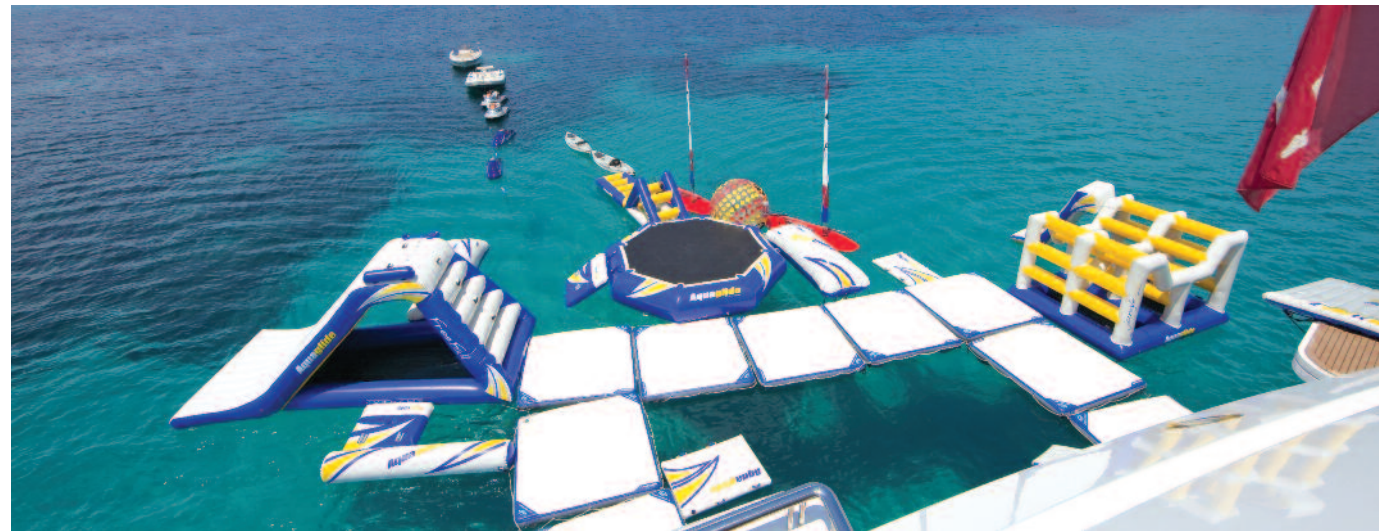

Apoise has it all; the latest in entertainment systems, a jacuzzi on the upper deck, a lift, sports bar, gym, tenders and toys.

---

WELCOME ABOARD!

Apoise

DOUGLAS

Six exterior decks will entice those who want to take full advantage of the outdoors.

Offering a variety of options guests can lounge in expansive sunbathing areas, dive off the swim platform into sparkling waters, dine in the soft ocean breeze or enjoy cocktails whilst entertaining friends.

DECKS

Another stunning feature is the massive 15+ person jacuzzi. The upper deck also boasts a breathtaking panoramic view, barbeque area, gym and sports bar.

POOL DECK

Extravagant design elements in the main salon, and throughout the vessel include beautifully handcrafted flamed mahogany, highly polished, in a Neoclassical style with brass accents and luxurious fabrics and upholstery.

## MAIN SALON

The bridge deck salon is just as spacious as the rest of the yacht, and includes two seating areas for guests to relax in comfort and style.

A second formal dining area is the perfect location for a more intimate dining experience.