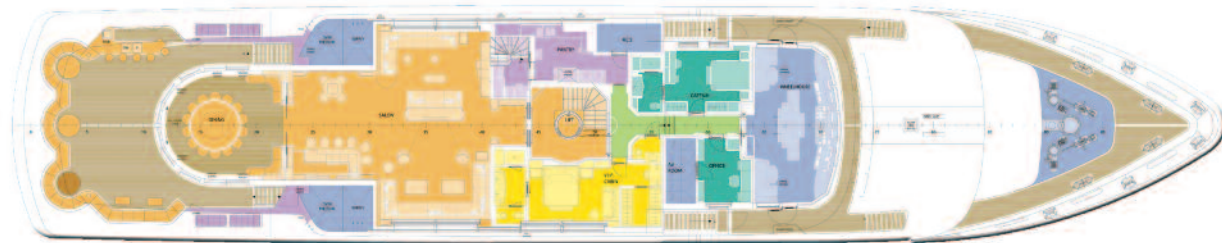

## MAIN SALON

The bridge deck salon is just as spacious as the rest of the yacht, and includes two seating areas for guests to relax in comfort and style.

A second formal dining area is the perfect location for a more intimate dining experience.

## GUEST SUITES

The upper deck VIP suite, a highly sought after cabin, benefits from large windows bathing it in natural light and providing spectacular views. The suite features a king sized bed, and its own ensuite marble bathroom with walk in shower.

VIP SUITE

**GUESTS** 12 in six cabins  
**BUILDER** Lurssen  
**DESIGNER** Espen Oieno  
**INTERIOR** Zuretti  
**LENGTH** 219' 8" (67.00m)  
**BEAM** 43' 4" (13.12m)  
**DRAFT** 11' 6" (3.50m)  
**ENGINES** Twin Caterpillar 3512B  
**CRUISE SPEED** 14 knots  
**MAX SPEED** 16 knots  
**RANGE** 5,000nm  
**FUEL** 50,198 gallons  
**WATER** 7,400 gallons  
**STABILIZERS** Zero Speed  
**YEAR** 2006  
**CREW** Seventeen  
**EQUIPMENT** 2 Tenders  
 2 Kayaks  
 2 Sailing dinghies  
 8 Bicycles  
 Scuba equipment  
 Inflatable water park