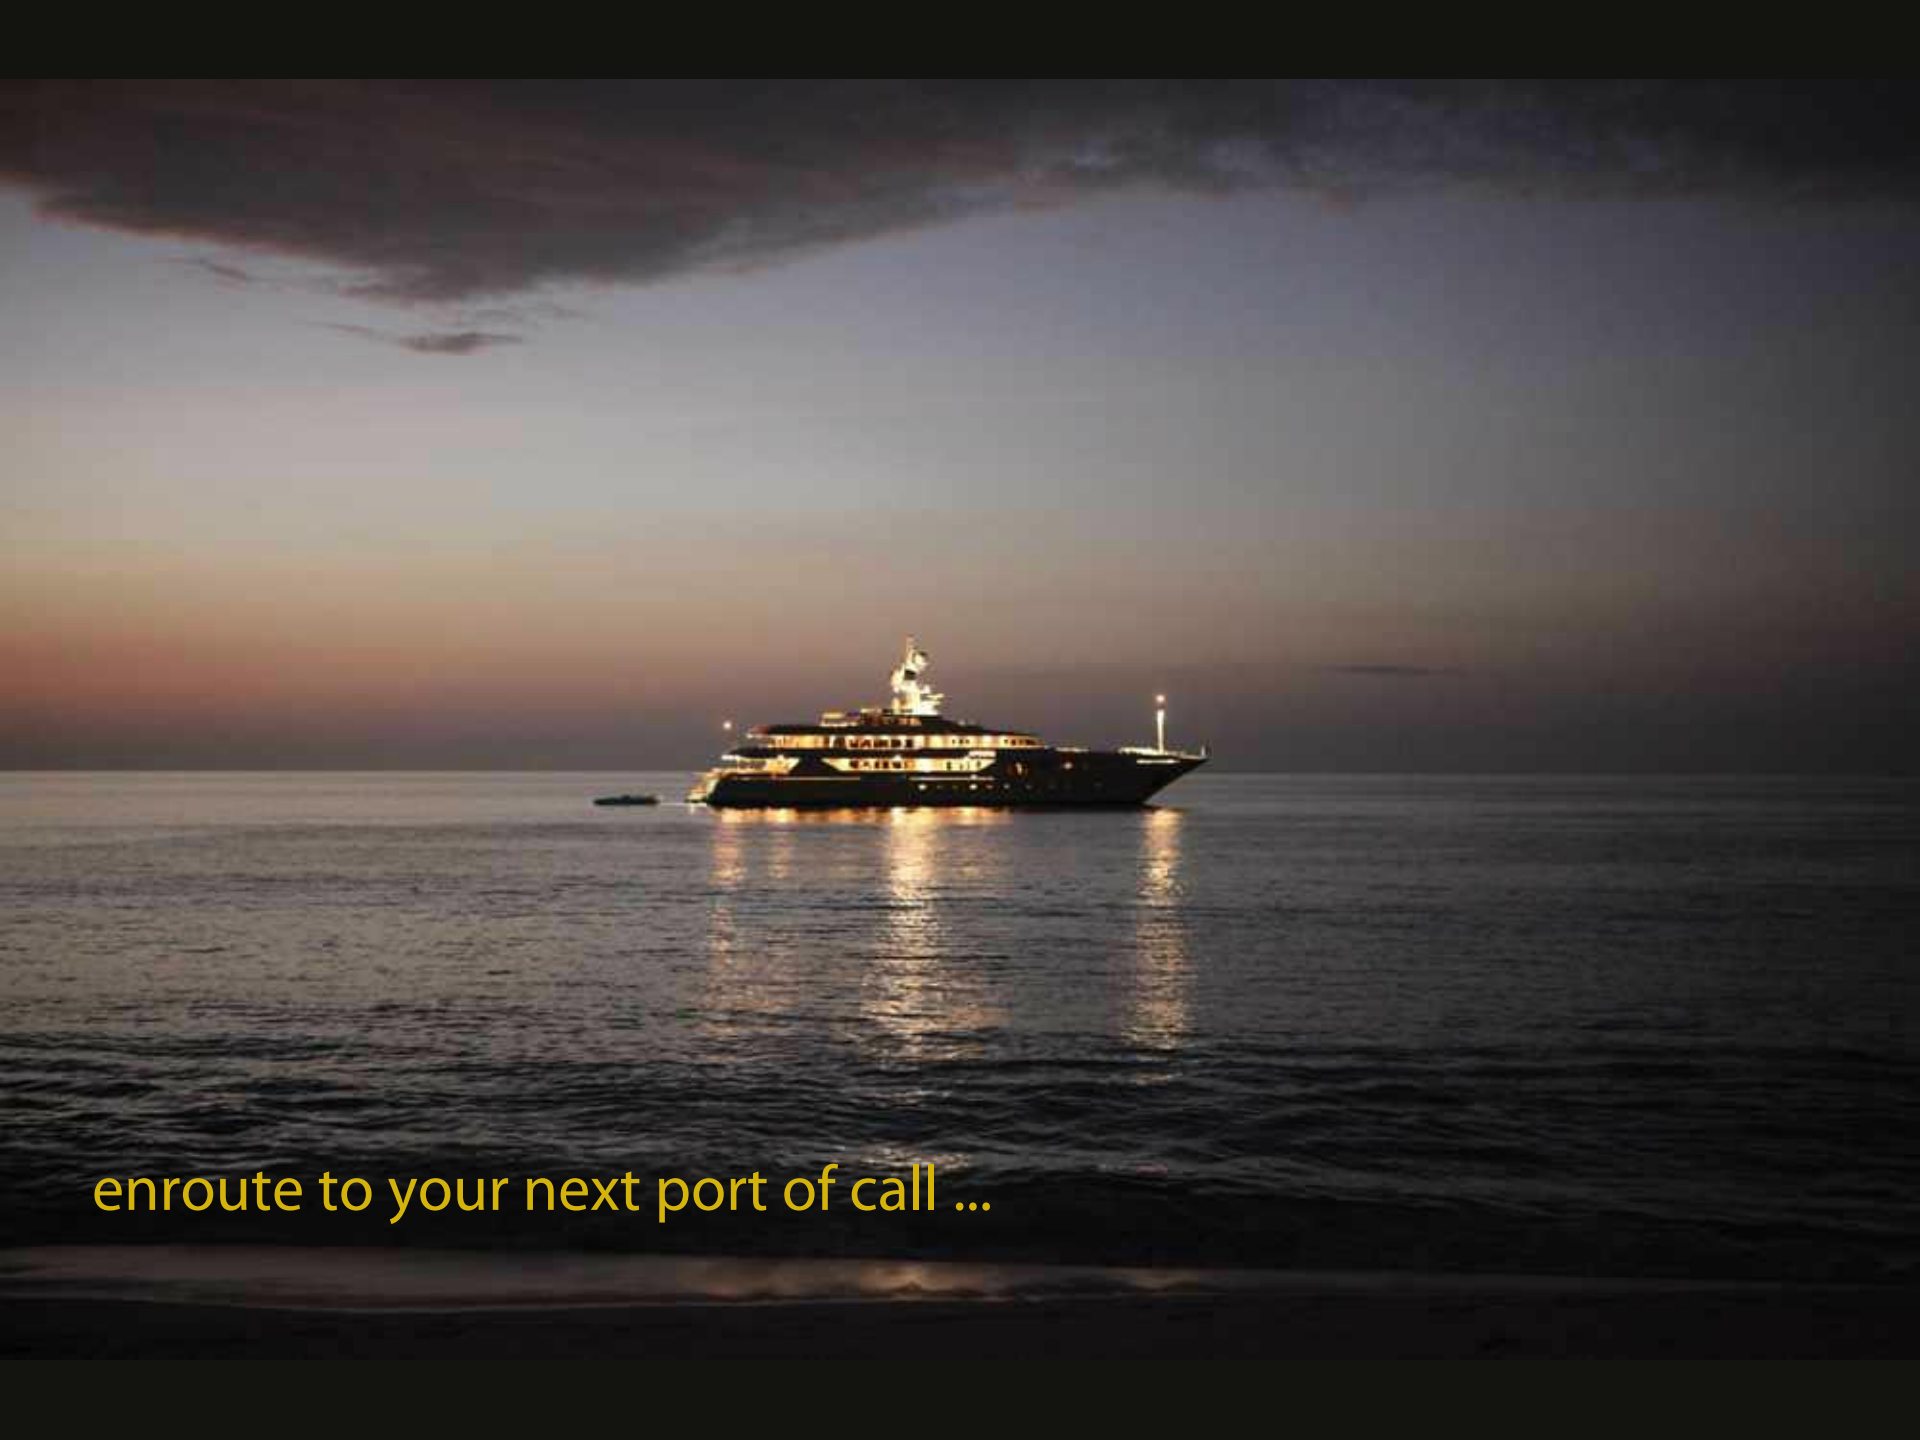

Waverunner ducklings

Stern to in Monaco

Dress ship

enroute to your next port of call ...

Presenting, the APOGEE crew

At your service

TEAM SPIRIT!